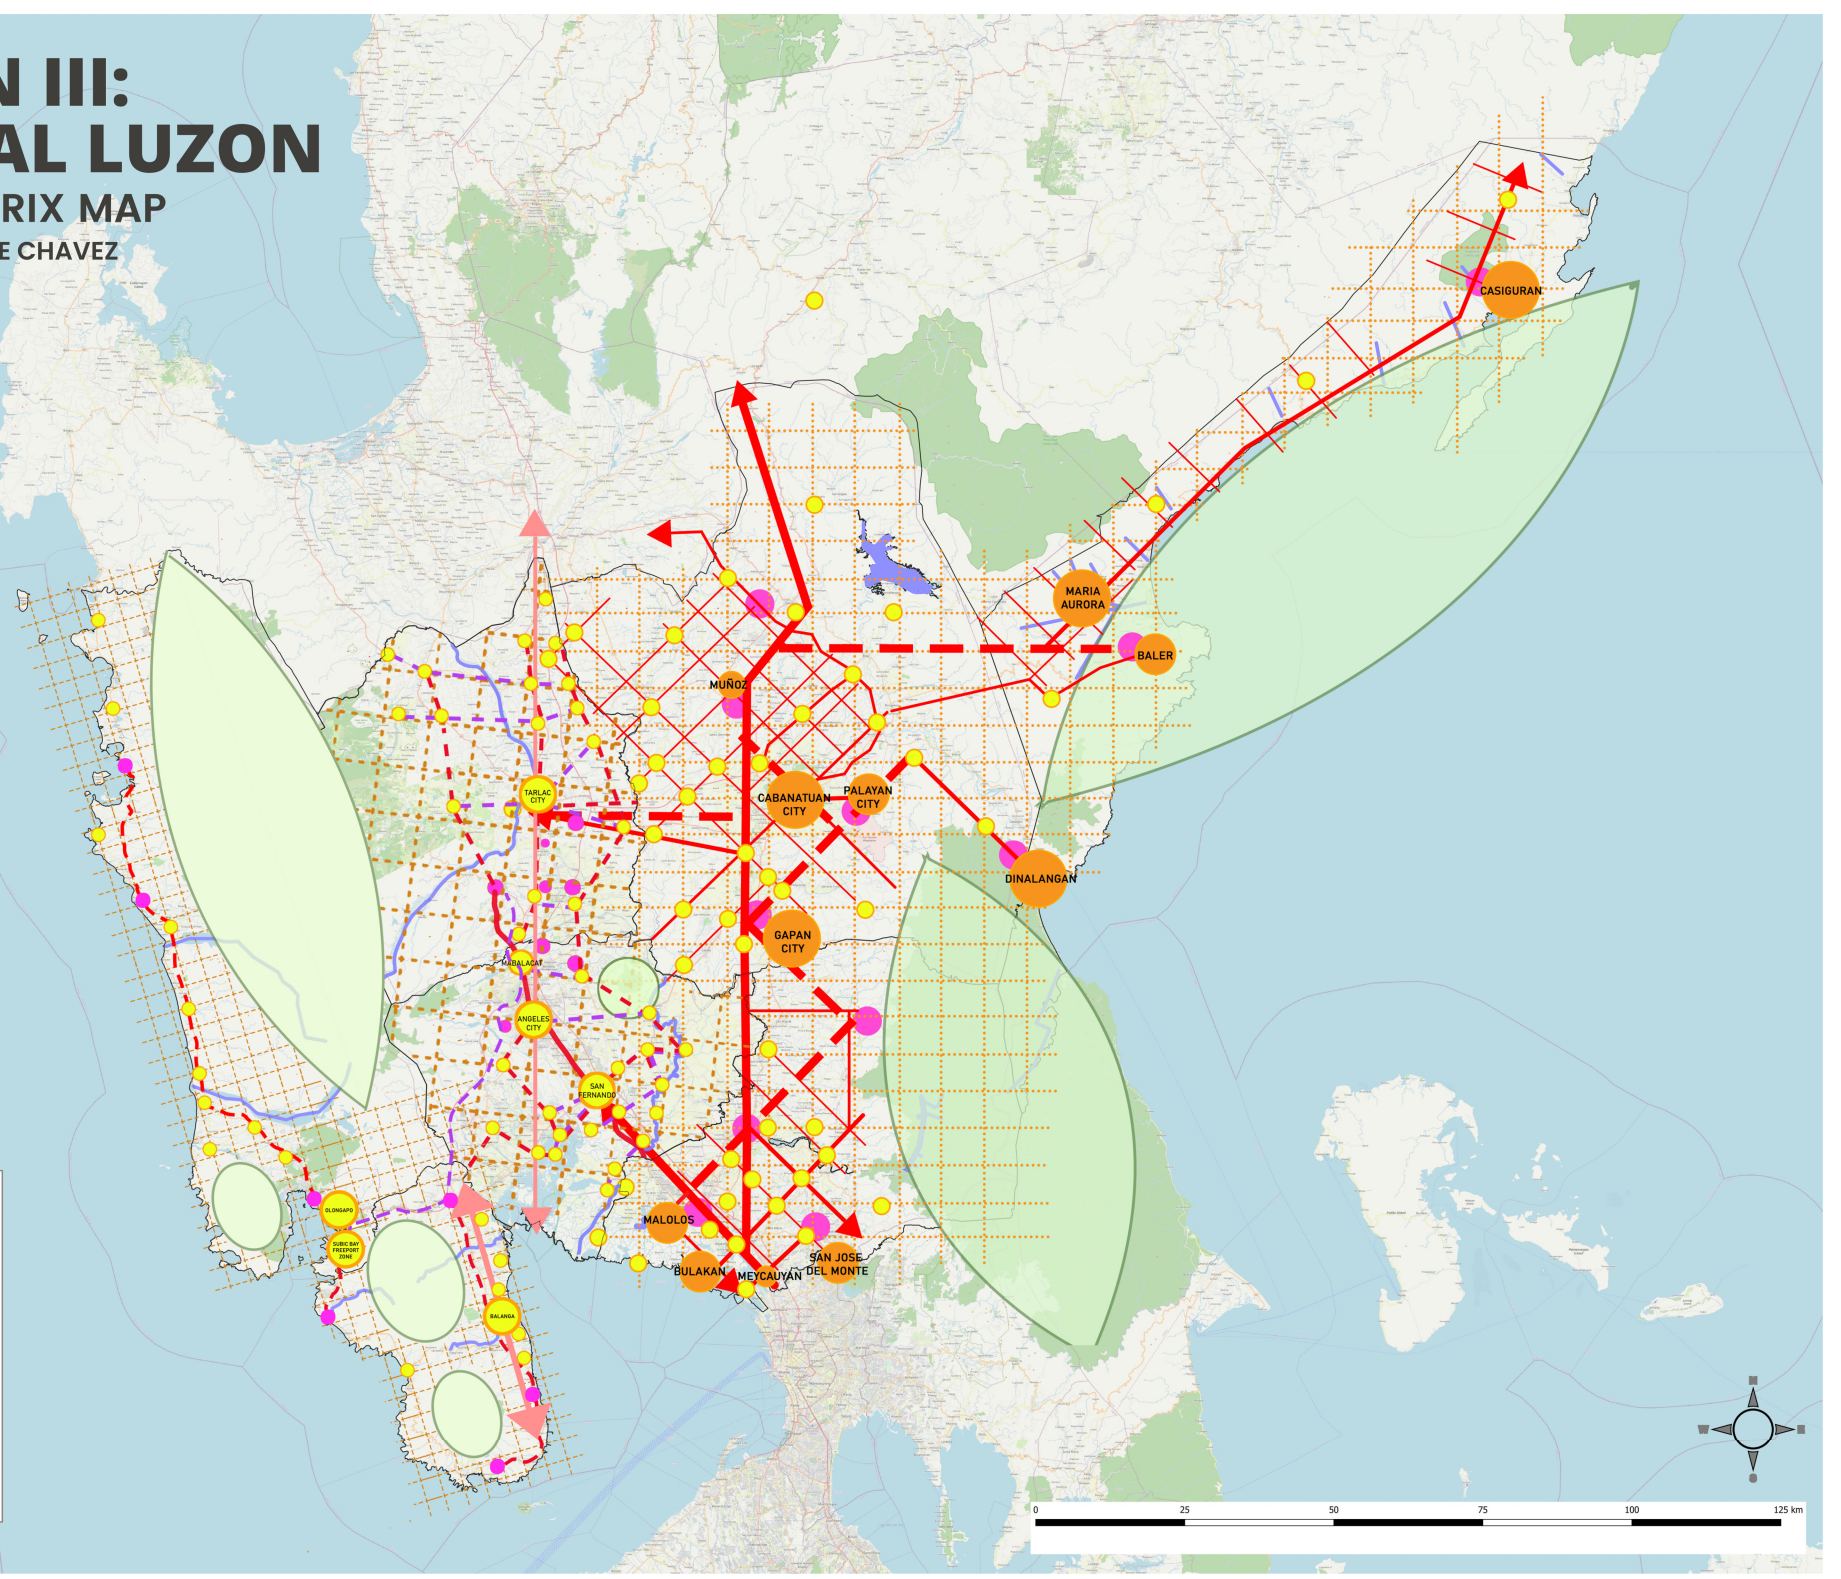

REGION III: CENTRAL LUZON

METRO MATRIX MAP

ARCH 162 THU-1 | DE CHAVEZ

LEGEND

- Main Centralities (big)
Cities and Municipal Centers (small)
- Green Infrastructure
- Development Nodes
- Existing Railway
- Rivers
- Proposed Railways
- Proposed Railway Extension
- Proposed Rectilinear Grid
- Existing Road Networks
 - Highway
 - Primary Road
 - Secondary Road