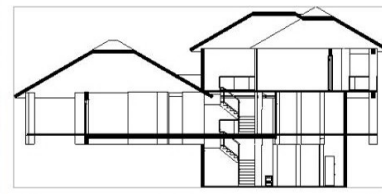

Valle Verde 1 is an exclusive sub-division town house that is located in the City of Pasig. It is a two-storey house with modern and minimalist English landscape design.

A PROPOSED TWO-STOREY HOUSE WITH LANDSCAPE DESIGN

FFP **FIRST FLOOR PLAN**
AR5 SCALE: 1:100 MTS

SITE DEVELOPMENT PLAN

SFP **SECOND FLOOR PLAN**
AR5 SCALE: 1:100 MTS

S-01 LONGITUDINAL SECTION 1:100

S-02 CROSS SECTION 1:100

FRONT ELEVATION

REAR ELEVATION