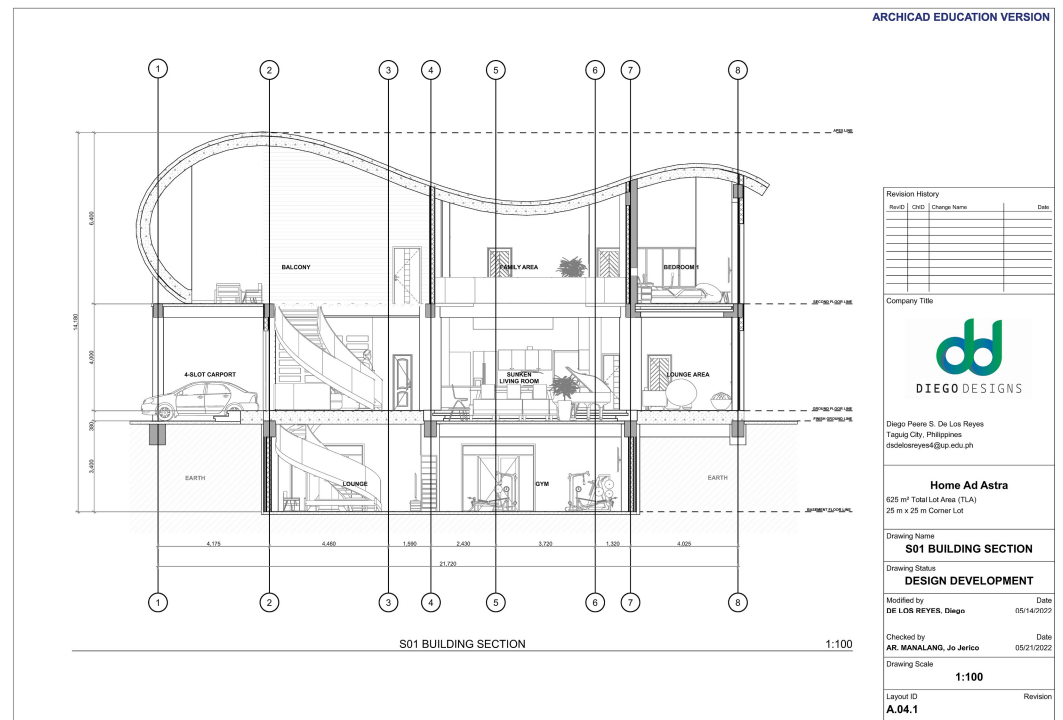

Drawing Status
DESIGN DEVELOPMENT

Modified by	Date
DE LOS REYES, Diego	05/14/2022

Checked by	Date
AR. MANALANG, Jo Jerico	05/21/2022

Drawing Scale
1:150

Layout ID
A.03.1

Revision

ARCHICAD EDUCATION VERSION

Revision History	Rev#	CHG	Change Name	Date

Company Title

DIEGO DESIGNS

Diego Peere S. De Los Reyes
Taguig City, Philippines
dsd@carreyes4@up.edu.ph

Home Ad Astra
625 m² Total Lot Area (TLA)
25 m x 25 m Corner Lot

Drawing Name
S01 BUILDING SECTION

Drawing Status
DESIGN DEVELOPMENT