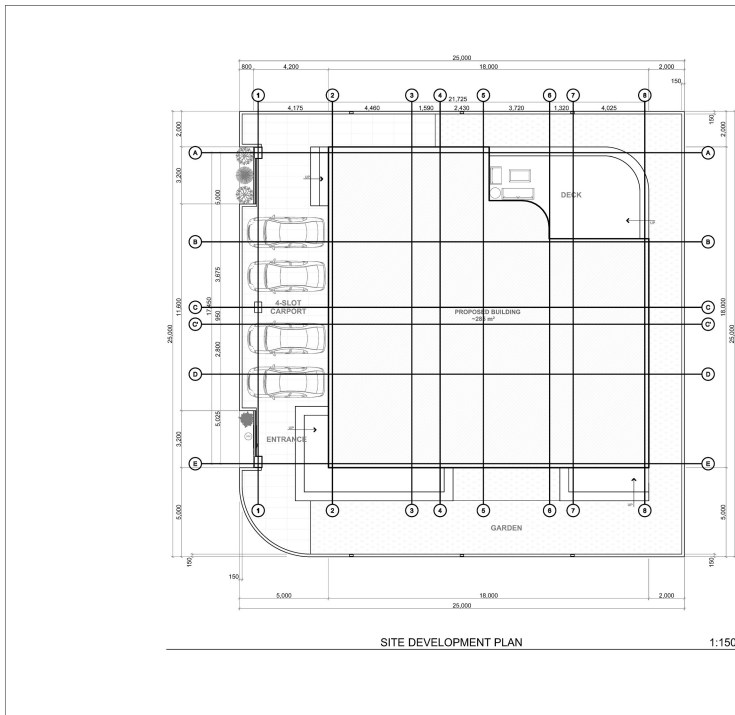

ARCHICAD EDUCATION VERSION

Rev#	CHG	Change Name	Date

Home Ad Astra
625 m² Total Lot Area (TLA)
25 m x 25 m Corner Lot

Drawing Name
SITE DEVELOPMENT PLAN

Drawing Status
DESIGN DEVELOPMENT

Drawing Scale
1:150

Layout ID
A.02.1 Revision