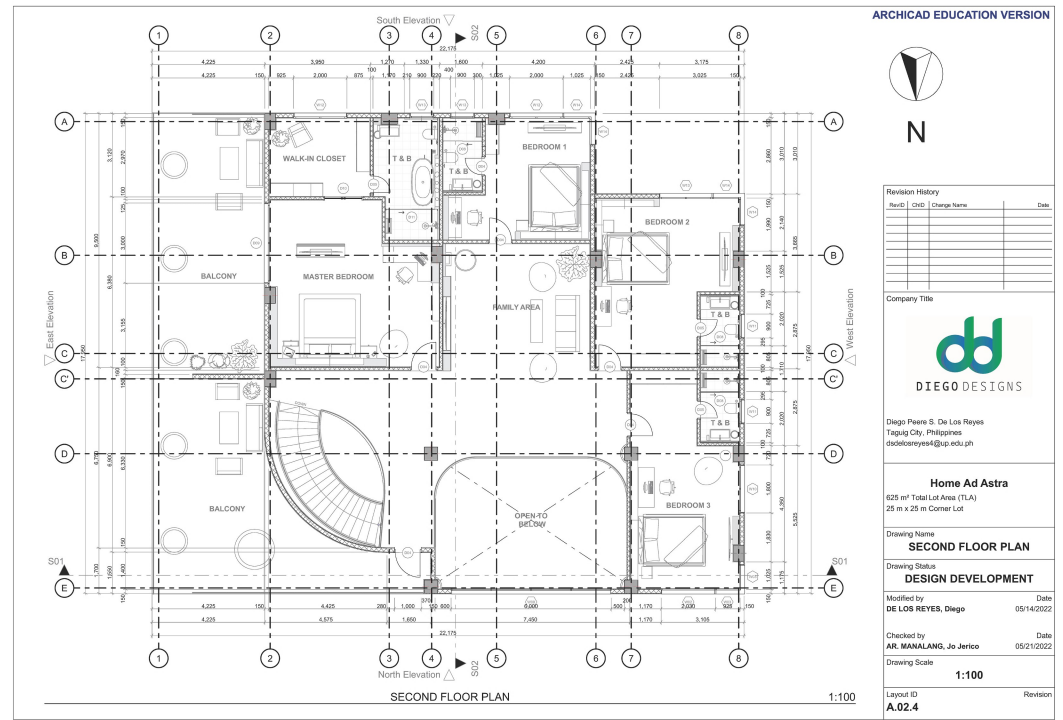

Company Title

DIEGO DESIGNS

Diego Peere S. De Los Reyes
Taguig City, Philippines
dsd@carreyes4@up.edu.ph

Home Ad Astra
625 m² Total Lot Area (TLA)
25 m x 25 m Corner Lot

Drawing Name
GROUND FLOOR PLAN

Drawing Status
DESIGN DEVELOPMENT

Modified by	Date
DE LOS REYES, Diego	05/14/2022

Checked by	Date
AR. MANALANG, Jo Jerico	05/21/2022

Drawing Scale
1:100

Layout ID
A.02.3

Revision

ARCHICAD EDUCATION VERSION

N

Revision History	Rev#	CHG	Change Name	Date

Company Title

DIEGO DESIGNS

Diego Peere S. De Los Reyes
Taguig City, Philippines
dsd@carreyes4@up.edu.ph

Home Ad Astra
625 m² Total Lot Area (TLA)
25 m x 25 m Corner Lot

Drawing Name
SECOND FLOOR PLAN

Drawing Status
DESIGN DEVELOPMENT

Company Title

DIEGO DESIGNS

Diego Peere S. De Los Reyes
Taguig City, Philippines
dsd@carreyes4@up.edu.ph

Home Ad Astra
625 m² Total Lot Area (TLA)
25 m x 25 m Corner Lot

Drawing Name
NORTH & EAST ELEVATION