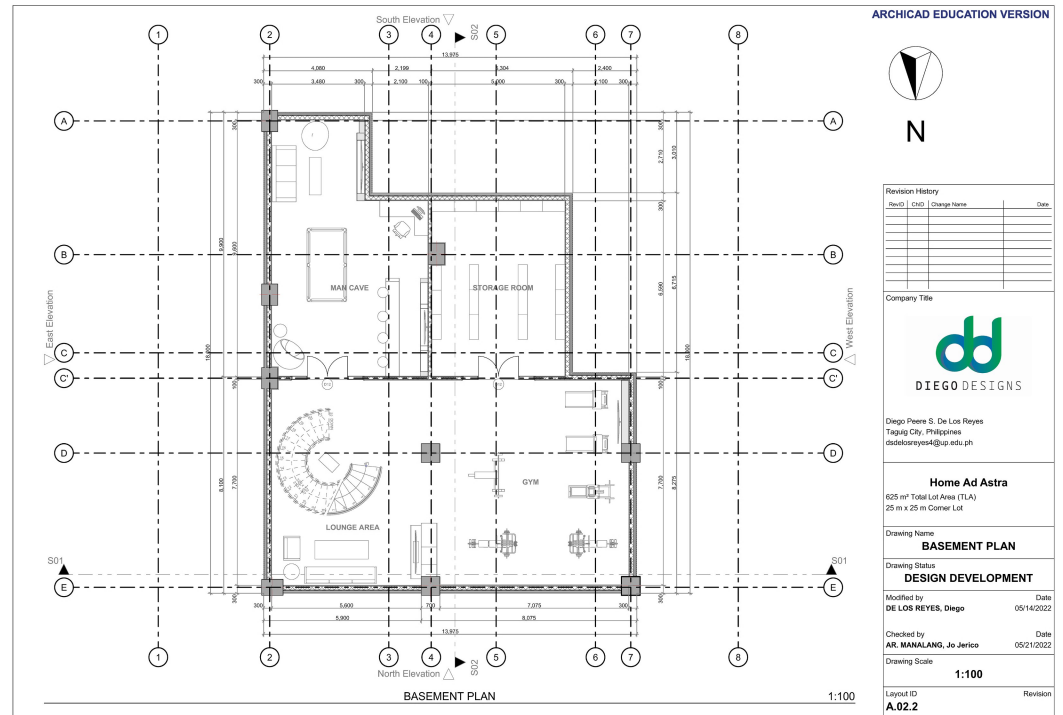

ARCHICAD EDUCATION VERSION

Rev#	CHG	Change Name	Date

Home Ad Astra
625 m² Total Lot Area (TLA)
25 m x 25 m Corner Lot

Drawing Name
BASEMENT PLAN

Drawing Status
DESIGN DEVELOPMENT

Drawing Scale
1:100

Layout ID
A.02.2 Revision