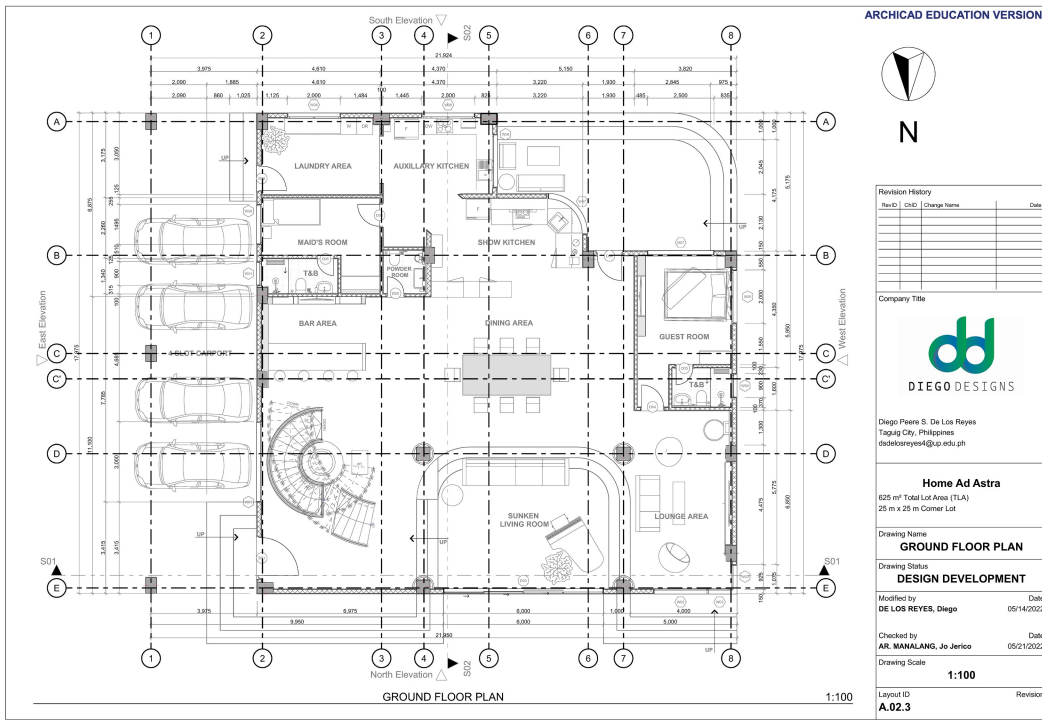

Rev#	CHG	Change Name	Date

Diego Peere S. De Los Reyes
Taguig City, Philippines
dsdelosreyes4@up.edu.ph

Home Ad Astra
625 m² Total Lot Area (TLA)
25 m x 25 m Corner Lot

Drawing Name
BASEMENT PLAN

Drawing Status
DESIGN DEVELOPMENT

Modified by
DE LOS REYES, Diego Date
05/14/2022

Checked by
AIR MANALANG, Jo Jerico Date
05/21/2022

Drawing Scale
1:100

Layout ID
A.02.2 Revision

ARCHICAD EDUCATION VERSION

N

Revision History	Rev#	CHG	Change Name	Date

Company Title

DIEGO DESIGNS

Diego Peere S. De Los Reyes
Taguig City, Philippines
dsd@carreyes4@up.edu.ph

Home Ad Astra
625 m² Total Lot Area (TLA)
25 m x 25 m Corner Lot

Drawing Name
GROUND FLOOR PLAN

Drawing Status
DESIGN DEVELOPMENT

Company Title

DIEGO DESIGNS

Diego Peere S. De Los Reyes
Taguig City, Philippines
dsd@carreyes4@up.edu.ph

Home Ad Astra
625 m² Total Lot Area (TLA)
25 m x 25 m Corner Lot

Drawing Name
SECOND FLOOR PLAN

Drawing Status
DESIGN DEVELOPMENT