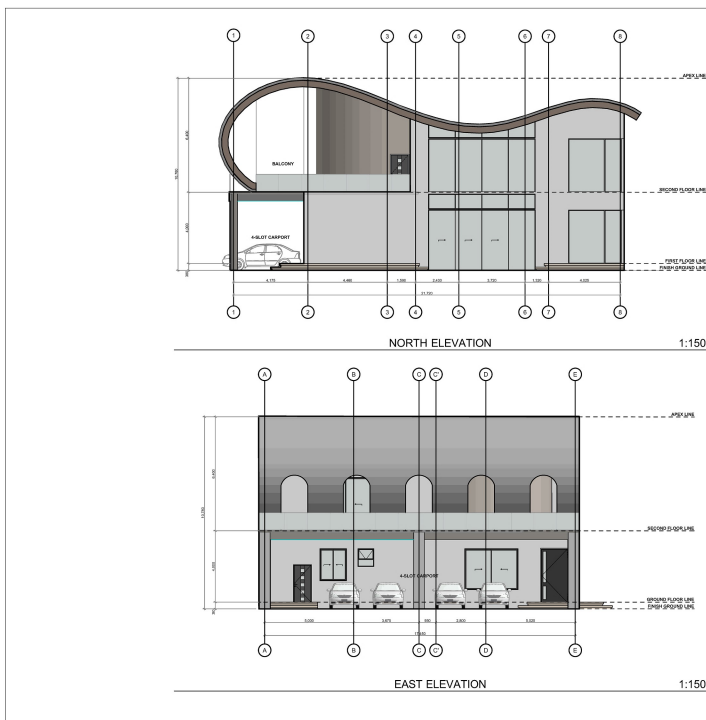

Modified by	Date
DE LOS REYES, Diego	05/14/2022

Checked by	Date
AR. MANALANG, Jo Jerico	05/21/2022

Drawing Scale
1:100

Layout ID
A.02.4

Revision

ARCHICAD EDUCATION VERSION

Revision History	Rev#	CHG	Change Name	Date