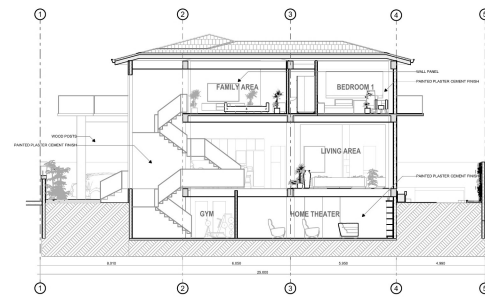

S-01 CROSS SECTION 1:150