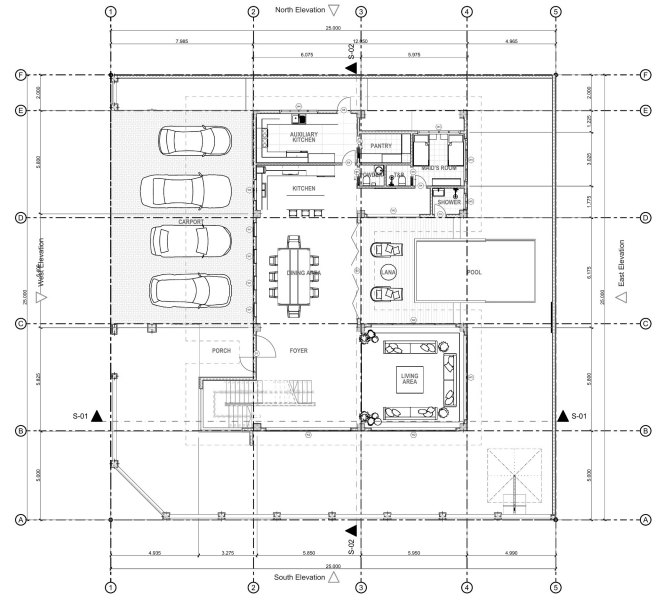

GROUND FLOOR PLAN 1:150

Rev#	CHD	Change Name	Date

Drawing Status
Drawing Title
Modified by
Kylla Eunice B. Natanauan
Date
Checked by
Ar. Jo Jerico Manalang
Date
Drawing Scale
1:150
Layout ID
A.01.5
Revision