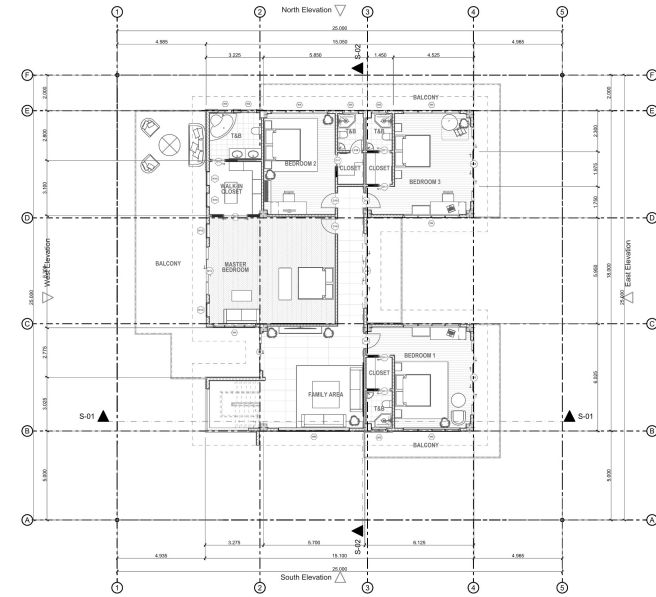

SECOND FLOOR PLAN 1:150

Rev#	CHD	Change Name	Date

Drawing Status
Drawing Title
Modified by
Kylla Eunice B. Natanauan
Date
Checked by
Ar. Jo Jerico Manalang
Date
Drawing Scale
1:150
Layout ID
A.01.6
Revision