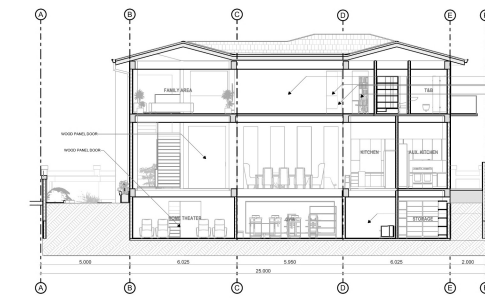

S-02 LONGITUDINAL SECTION 1:150

Rev#	CHD	Change Name	Date

Drawing Status
Drawing Title
Modified by
Kylla Eunice B. Natanauan
Date
Checked by
Ar. Jo Jerico Manalang
Date
Drawing Scale
1:150
Layout ID
A.03.1
Revision