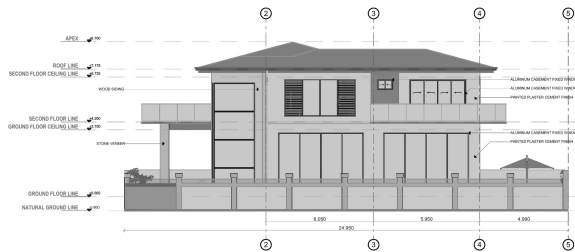

SOUTH ELEVATION 1:150