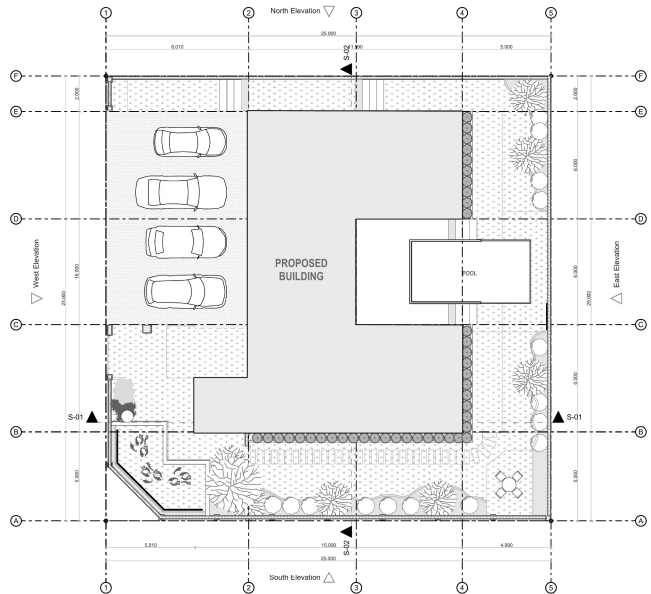

SITE DEVELOPMENT PLAN

1:150

Revision History		
Rev#	CHK	Change Name

SITE DEVELOPMENT PLAN

Drawing Status

Modified by
Kylla Eunice B. Natanauan

Checked by
Ar. Jo Jerico Manalang

Drawing Scale
1:150

Layout ID
A.01.3

Revision