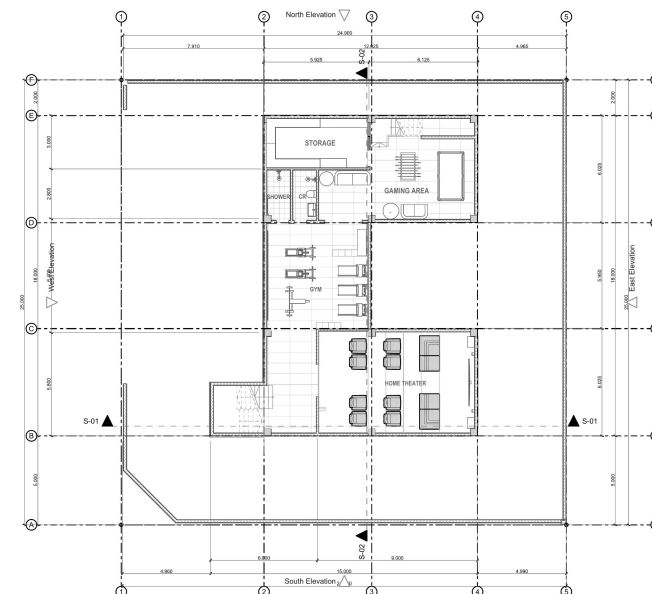

BASEMENT FLOOR PLAN

1:150

Revision History		
Rev#	CHK	Change Name

BASEMENT FLOOR PLAN

Drawing Status

Modified by
Kylla Eunice B. Natanauan

Checked by
Ar. Jo Jerico Manalang

Drawing Scale
1:150

Layout ID
A.01.4

Revision