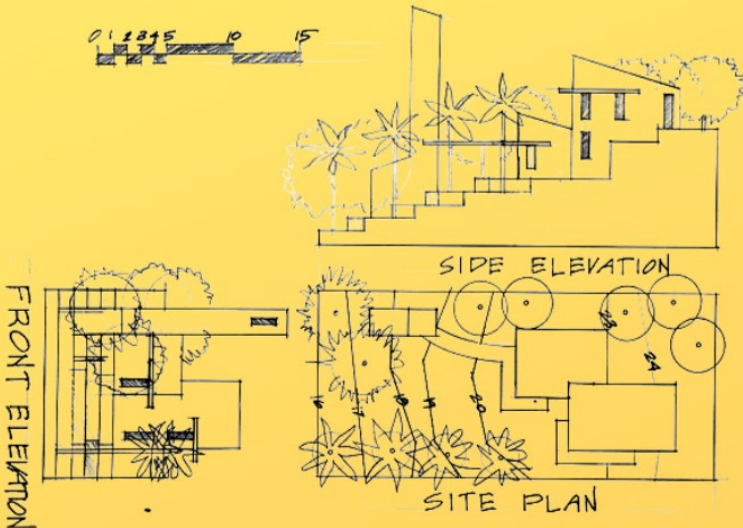

CASA DE VERANO

SUMMER HOME ON THE ISLAND

SEE THE BEAUTIFUL VIEW

The design of the house highlights the users' ability to view the surrounding landscape. So, the house was designed to offer the users a large balcony and entrance. The site was also developed for users to freely move and roam around the land while seeing the environment without obstructions.

GET TO HIGHER GROUND

The property boasts itself with its accessibility to higher terrain. The house is situated on top of a sloping island hill, a high place with its tower, and an elevated floor from its balcony.

CONNECT WITH NATURE

The site and land were developed with palm trees and grass for the users to be one with nature. Application of concrete pavements and ground was kept to a minimal.

CASA DE VERANO

SUMMER HOME ON THE ISLAND