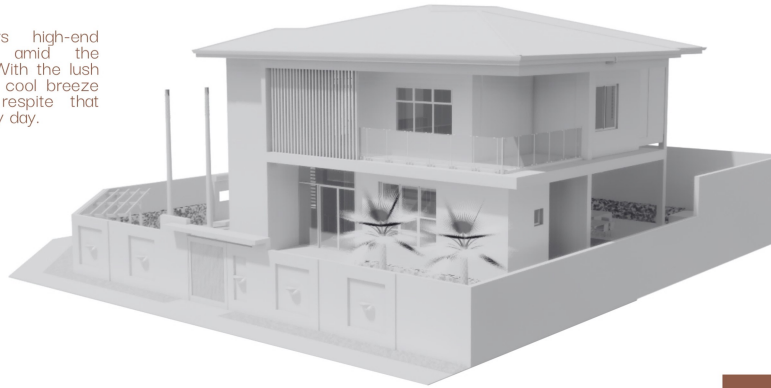

Serene

Luxury Residence in Makati

This 625 square meters high-end residence is an oasis amid the overwhelming urban dune. With the lush green and aeration systems, cool breeze lingers, encapsulating the respite that everyone needs for their every day.

DSFN | Felicity M. Tumala

While white remains the dominant color, sandstone and wood provides the reposeful character of the space.

This architecture focused on luxury beyond the visuals - **luxurious experience.**